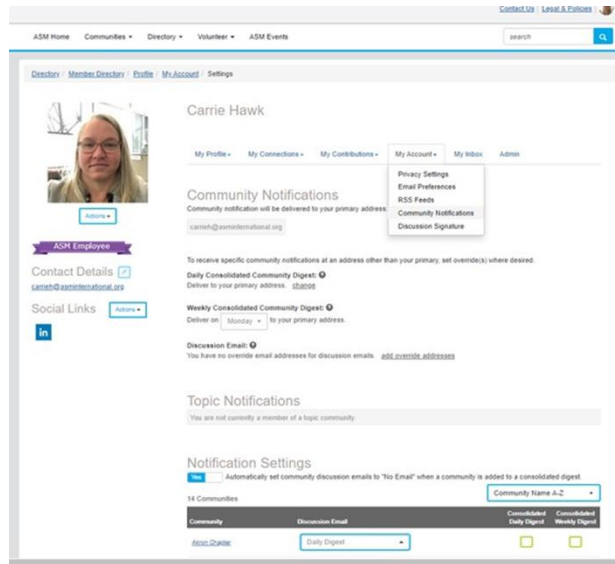

ASM WORLD HEADQUARTERS

9639 Kinsman Road
Materials Park, Ohio 44073-0002 USA
440.338.5151
Fax: 440.338.4634
asminternational.org

How to update your email preferences in ASM CONNECT.

1. Login to [ASM CONNECT](#)
2. Click on your Picture in the upper right corner, then “Profile”
3. Under the “My Account” tab go to “Community Notifications”

4. We suggest “consolidated daily digest”, but you can set to receive: Real Time, Daily Digest, Plain Text, or No email – using the pull down arrow.

“Consolidated digests” emails you a summary of discussion posts either daily or weekly.