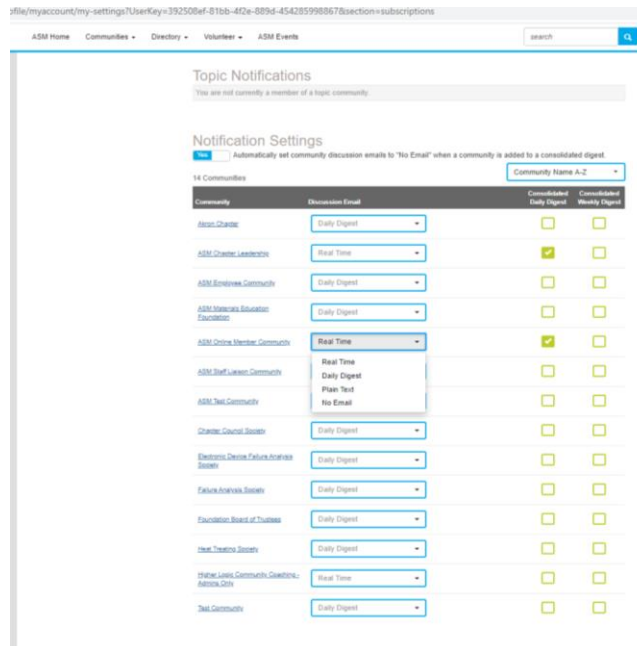

4. We suggest “consolidated daily digest”, but you can set to receive: Real Time, Daily Digest, Plain Text, or No email – using the pull down arrow.

“Consolidated digests” emails you a summary of discussion posts either daily or weekly.